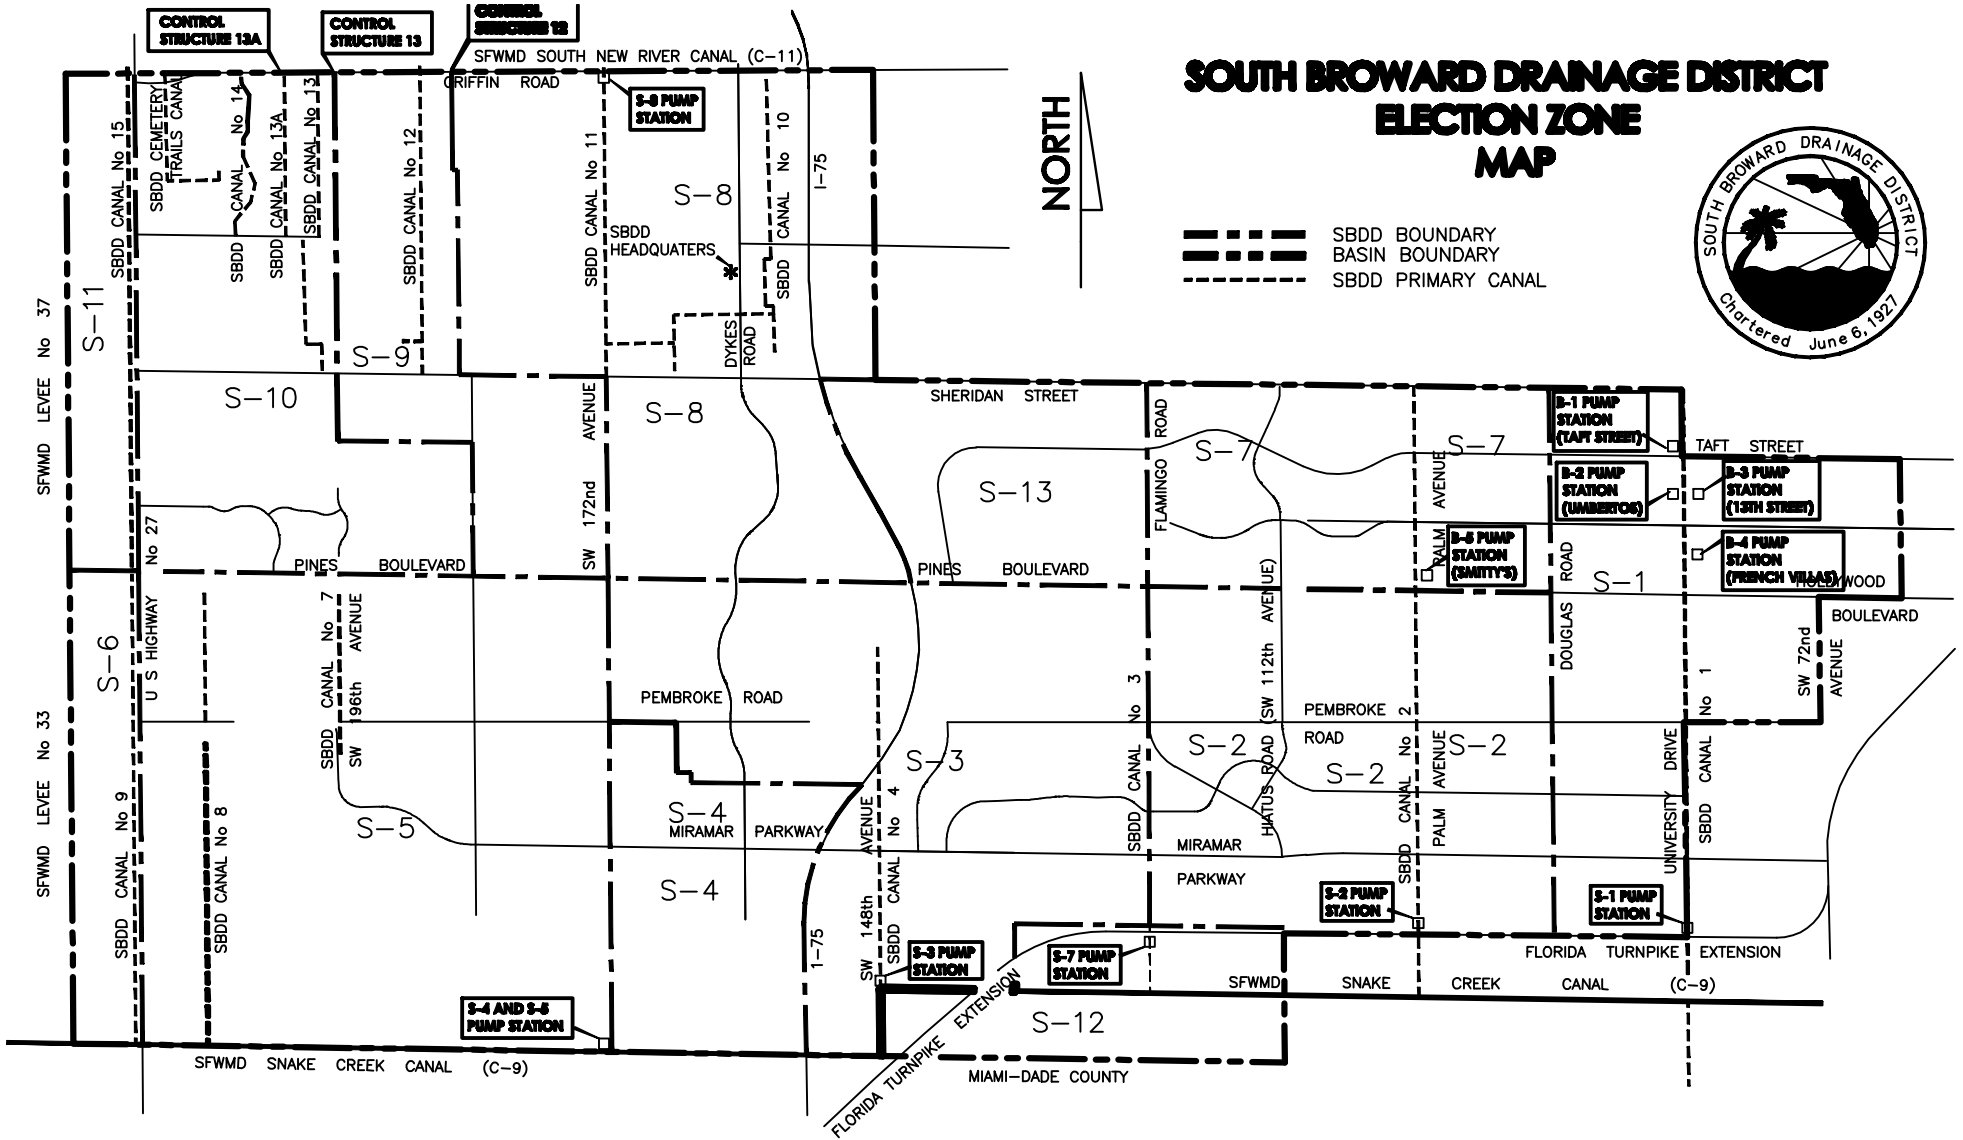

SOUTH BROWARD DRAINAGE DISTRICT ELECTION ZONE MAP

- SBDD BOUNDARY
- BASIN BOUNDARY
- SBDD PRIMARY CANAL

MIAMI-DADE COUNTY